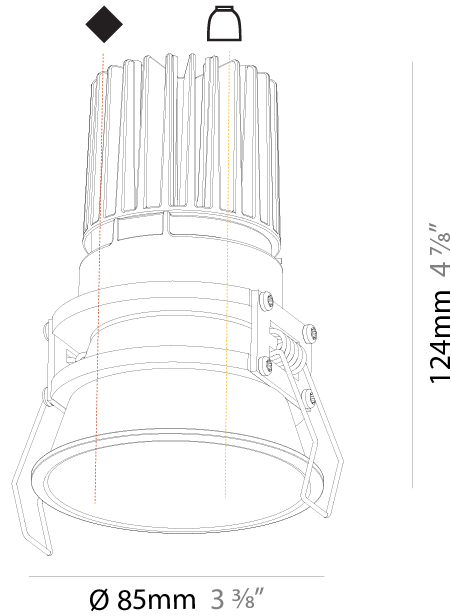

GENERAL

Series: Invader Deep
 Partner: Prolicht
 Division: Architectural
 Installation: Recessed
 Product Type: Downlight
 Mounting Location: Ceiling
 Light Distribution: Downlight

PHYSICAL

Aperture Sizes - Downlights: 2"
 Shape: Round
 Diameter (mm): 85
 Diameter (in): 3 3/8
 Height (mm): 124
 Height (in): 4 7/8
 Ceiling Thickness (mm): 5 - 30
 Ceiling Thickness (in): 3/16 - 1 3/16
 Min. Recessing Depth (mm): 140
 Min. Recessing Depth (in): 5 1/2
 Weight (kg): 0.335
 Weight (lbs): 0.74
 Fixture Finish: SSR / BKV / CWI / CRY / HAB / UFT / ITA / RUA / FTG / MYG / LOD / PUS / FRO / FUP / KIA / POP / BLS / SPG / MEY / GOH / CHC / COM / ABZ / JAG / OBR / MOS / ROR
 Fixture Material: Aluminum Die Cast
 Cut-out Measurements: D - 80mm / 3 1/8"

GENERAL

Series: Invader Deep
 Partner: Prolicht
 Division: Architectural
 Installation: Recessed
 Product Type: Downlight
 Mounting Location: Ceiling
 Light Distribution: Downlight

PHYSICAL

Aperture Sizes - Downlights: 2"
 Shape: Round
 Diameter (mm): 85
 Diameter (in): 3 3/8"
 Height (mm): 124
 Height (in): 4 7/8"
 Min. Recessing Depth (mm): 140
 Min. Recessing Depth (in): 5 1/2"
 Weight (kg): 0.338
 Weight (lbs): 0.745
 Installation Requirement: Non-insulated Ceiling only
 Fixture Finish: SSR / BKV / CWI / CRY / HAB / UFT / ITA / RUA / FTG / MYG / LOD / PUS / FRO / FUP / KIA / POP / BLS / SPG / MEY / GOH / CHC / COM / ABZ / JAG / OBR / MOS / ROR
 Fixture Material: Aluminum Die Cast
 Cut-out Measurements: D - 80mm / 3 1/8"

LED

Number of LEDs: 1
 Max. Delivered Lumen (lm): 792
 Nominal Lumen (lm): 1182
 CRI: >90 CRI
 Lamp Life (hrs): 50000

OPTICAL

Reflector°: 20 / 40 / 60
 Adjustability: Fixed

RATINGS AND CERTIFICATIONS

Certified By: Certified for North American Standards
 IP rating: IP44